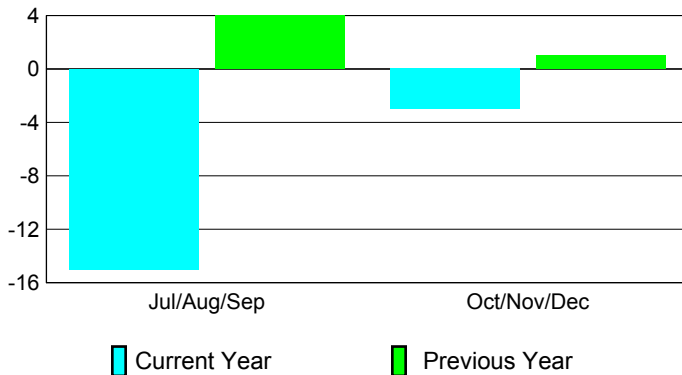

2010-2011 GMT Reports for District (or Undistricted) **District 404 B**

GMT: **MANOJ SHAH**

Location: **NIGERIA**

GMT CA: **6**

CLUBS

Club Results
2010-2011

Clubs
2009-2010

Month	New Club Goal	Actual New Clubs	Actual Dropped Clubs	Gain/Loss of Clubs	Gain/Loss of Clubs
Jul/Aug/Sep	2	2	-17	-15	4
Oct/Nov/Dec	2	0	-3	-3	1
Totals	4	2	-20	-18	5

Club Results 2010-2011

Goal, New, Dropped, Gain/Loss

Comparison of Club Gain/Loss

Current Year Compared to the Previous Year

YTD Status Quo Clubs 2010-2011

Status Quo Clubs Compared to Status Quo Members

MEMBERSHIP