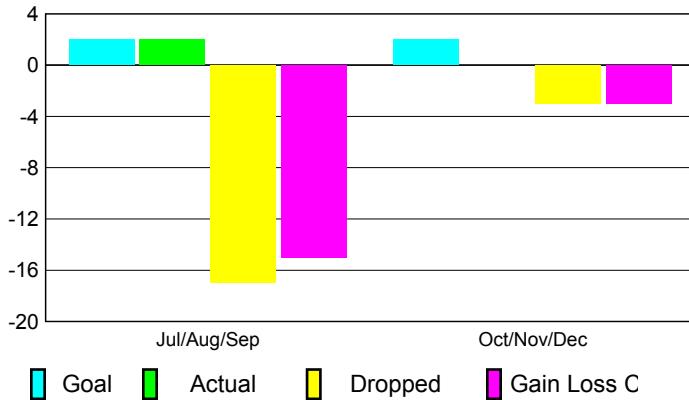

2010-2011 GMT Reports for District (or Undistricted) **District 404 B**

GMT: **MANOJ SHAH**

Location: **NIGERIA**

GMT CA: **6**

CLUBS

Club Results
2010-2011

Clubs
2009-2010

Month	New Club Goal	Actual New Clubs	Actual Dropped Clubs	Gain/Loss of Clubs	Gain/Loss of Clubs
Jul/Aug/Sep	2	2	-17	-15	4
Oct/Nov/Dec	2	0	-3	-3	1
Totals	4	2	-20	-18	5

Club Results 2010-2011

Goal, New, Dropped, Gain/Loss

Comparison of Club Gain/Loss

Current Year Compared to the Previous Year

YTD Status Quo Clubs 2010-2011

Status Quo Clubs Compared to Status Quo Members

MEMBERSHIP